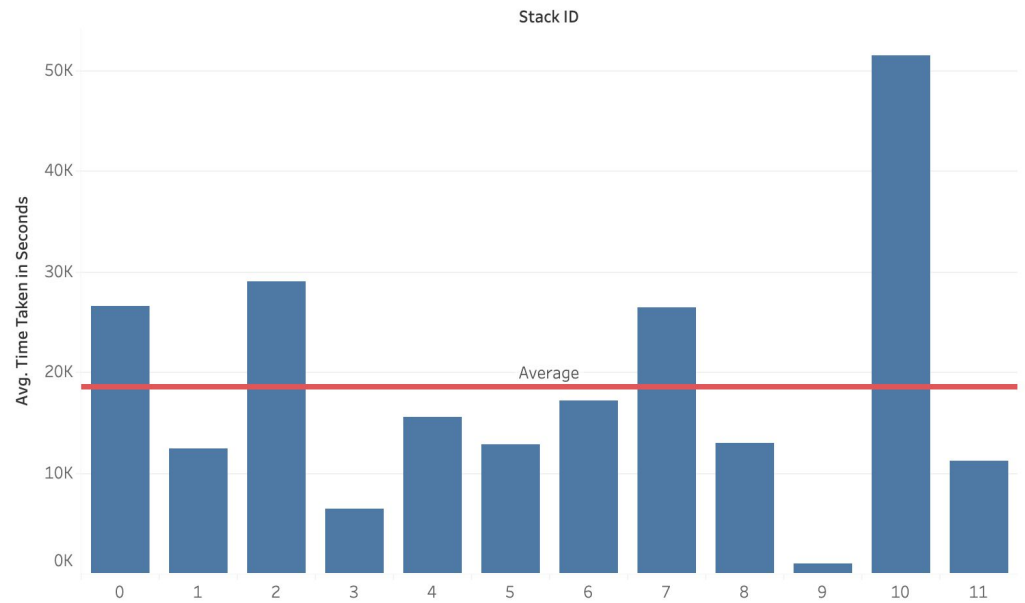

AKSHAT SRIVASTAV + SHAIL MIRPURI

TIME AND GAMEPLAY: VALUE LOST!

TEAM ASIA

INITIAL FINDINGS

Do some stacks take longer than others?

Is it harder for some races to play the game?

How Does Gender Impact Gameplay?

THE TWO TYPES OF PLAYERS

Features we clustered on:

- Total event time
- Average time per stack
- Number of days logged on
- Number of facts seen
- Number of scans complete
- Number of stages complete
- Average stack