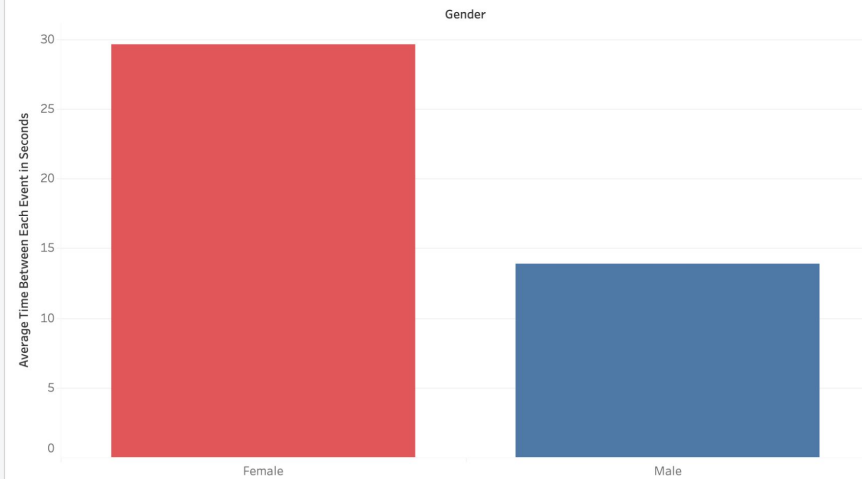

THE TWO TYPES OF PLAYERS

Features we clustered on:

- Total event time
- Average time per stack
- Number of days logged on
- Number of facts seen
- Number of scans complete
- Number of stages complete
- Average stack