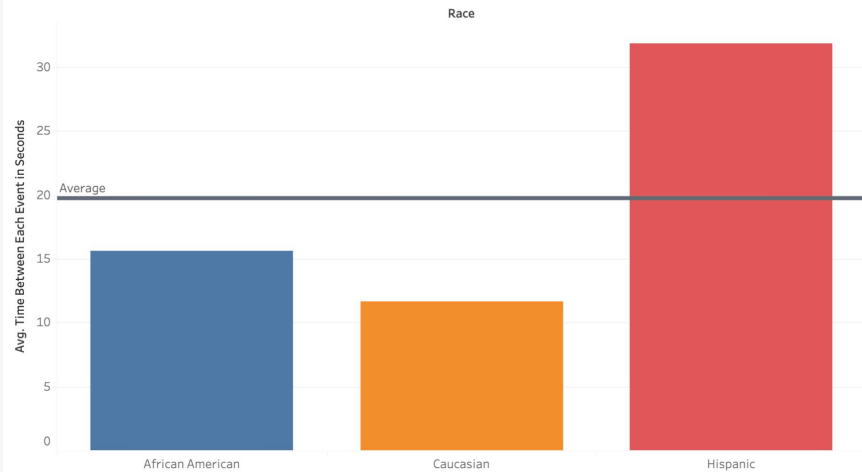

AKSHAT SRIVASTAV + SHAIL MIRPURI

TIME AND GAMEPLAY: VALUE LOST!

TEAM ASIA

INITIAL FINDINGS

Do some stacks take longer than others?

Is it harder for some races to play the game?

How Does Gender Impact Gameplay?

THE TWO TYPES OF PLAYERS

Features we clustered on:

- Total event time
- Average time per stack
- Number of days logged on
- Number of facts seen
- Number of scans complete
- Number of stages complete
- Average stack