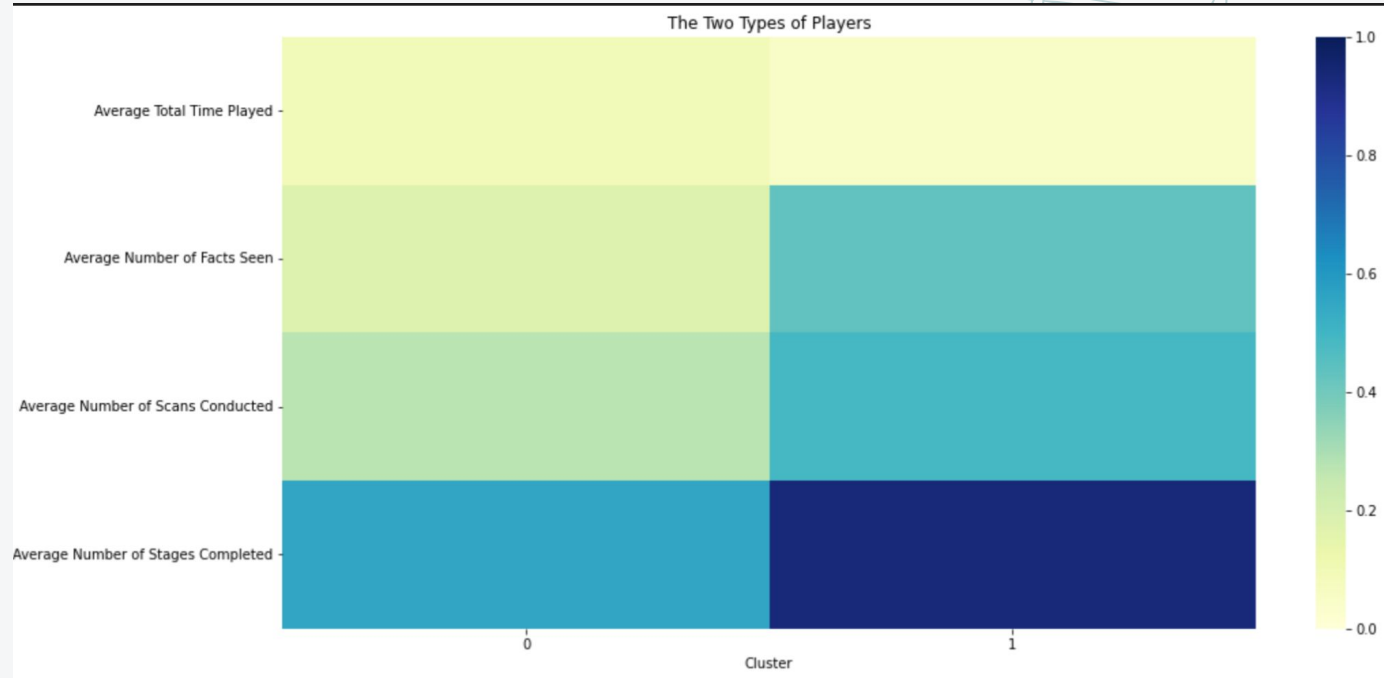

THE TWO TYPES OF PLAYERS

Features we clustered on:

- Total event time
- Average time per stack
- Number of days logged on
- Number of facts seen
- Number of scans complete
- Number of stages complete
- Average stack