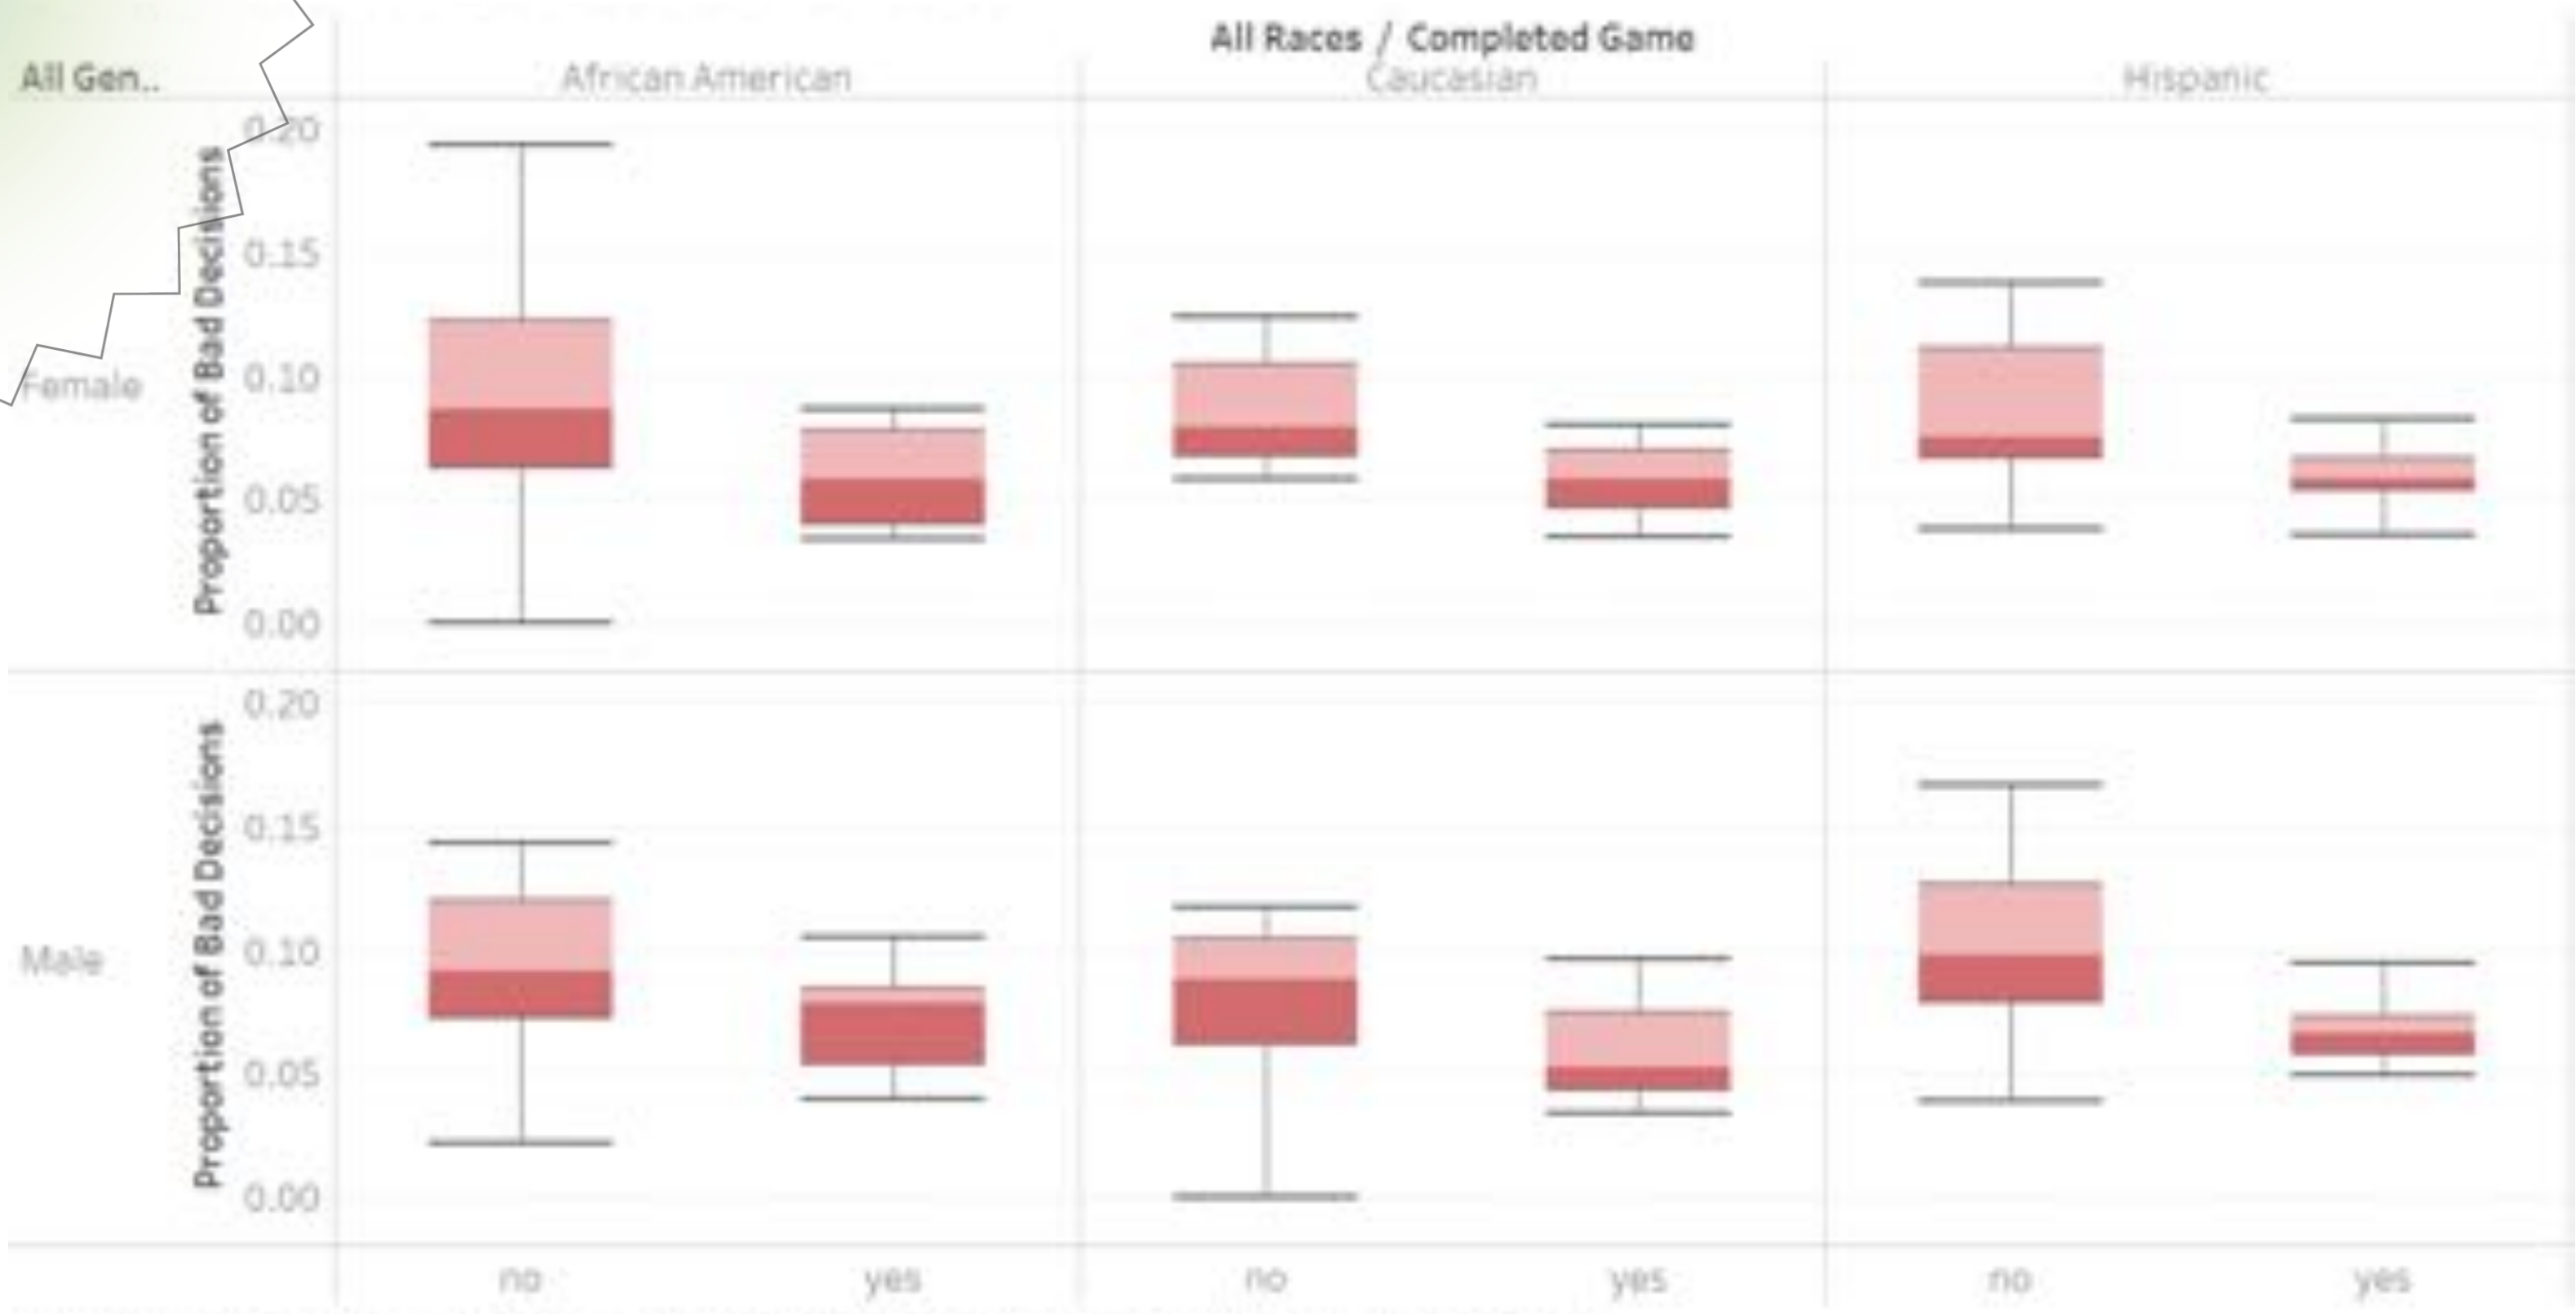

CHONKY MONKEYS

Bowen Zheng, Giselle Kurniawan, Natanael Wijaya, Nicole Chua

Comparison of bad decision made

1 OUT OF 4
students complete the game

Bar Chart of Median Time Spent in each Scenario