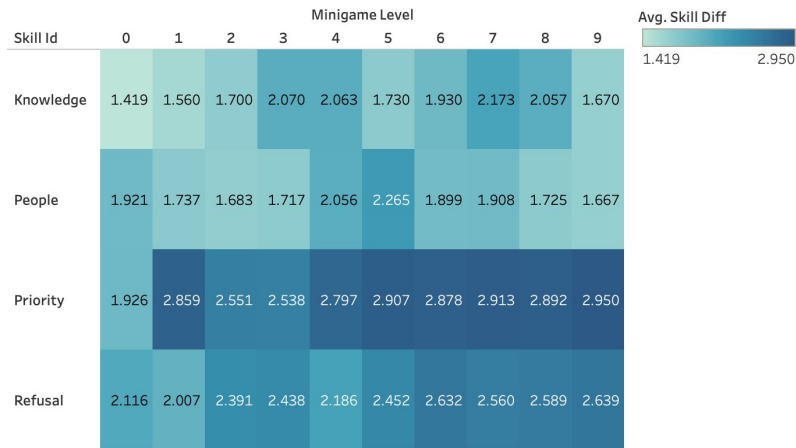

Sum of Time Spent for each Event Category.

We explored different metrics
such as skill scores & response
times to gauge difficulty.

Replays by Minigame Levels & Skill ID

Skill Id

Tot Replays for each Skill Id. Color shows details about Minigame Level. Size shows sum of Avg Replays.

Knowledge regarding health-risk behaviors appear to be the most challenging topic.

Average Time Differences for Knowledge Minigames

Average of Time Diff for each Minigame Level. Color shows sum of Minigame Level.

Hard questions motivate people

Average Performance of First Runs

Average of Skill Diff (color) broken down by Minigame Level vs. Skill Id.

Easy Questions Improvement

Difficult Questions Improvement