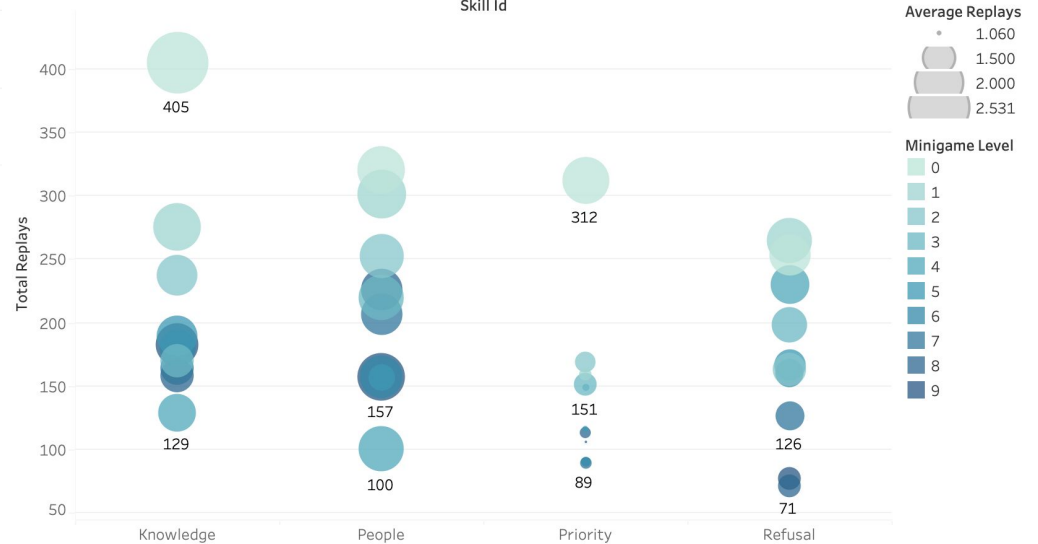

Sum of Time Spent for each Event Category.

We explored different metrics
such as skill scores & response
times to gauge difficulty.

Replays by Minigame Levels & Skill ID

Skill Id

Tot Replays for each Skill Id. Color shows details about Minigame Level. Size shows sum of Avg Replays.

Knowledge regarding health-risk behaviors appear to be the most challenging topic.

Average Time Differences for Knowledge Minigames

Average of Time Diff for each Minigame Level. Color shows sum of Minigame Level.