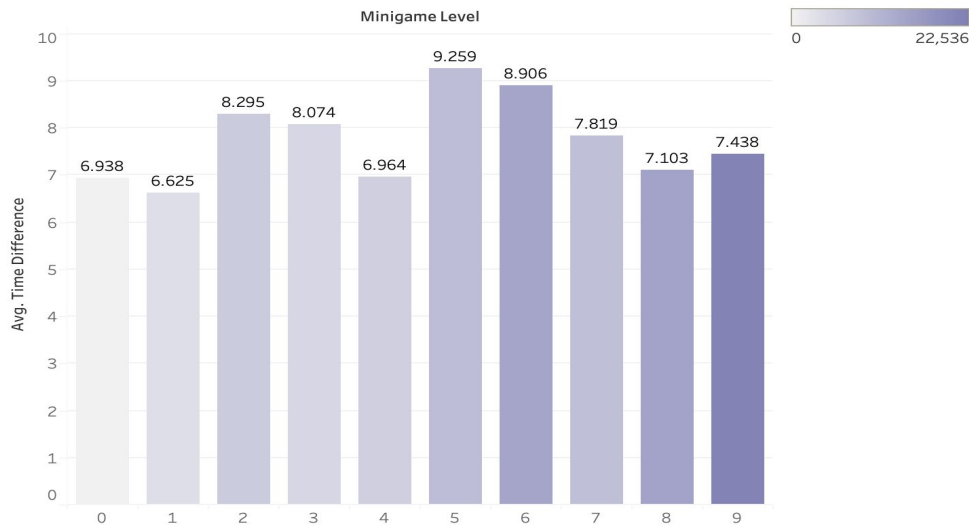

Sum of Time Spent for each Event Category.

We explored different metrics
such as skill scores & response
times to gauge difficulty.

Replays by Minigame Levels & Skill ID

Skill Id

Tot Replays for each Skill Id. Color shows details about Minigame Level. Size shows sum of Avg Replays.

Knowledge regarding health-risk behaviors appear to be the most challenging topic.

Average Time Differences for Knowledge Minigames

Average of Time Diff for each Minigame Level. Color shows sum of Minigame Level.