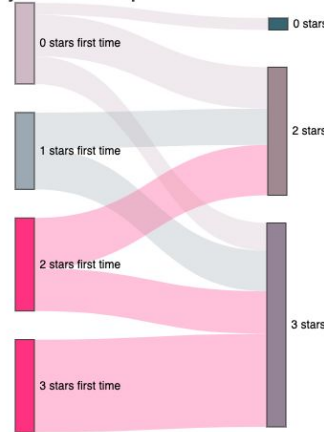

Sum of Time Spent for each Event Category.

We explored different metrics
such as skill scores & response
times to gauge difficulty.

Replays by Minigame Levels & Skill ID

Skill Id

Tot Replays for each Skill Id. Color shows details about Minigame Level. Size shows sum of Avg Replays.

Knowledge regarding health-risk behaviors appear to be the most challenging topic.

Average Time Differences for Knowledge Minigames

Average of Time Diff for each Minigame Level. Color shows sum of Minigame Level.

Hard questions motivate people

Average Performance of First Runs

Average of Skill Diff (color) broken down by Minigame Level vs. Skill Id.

Easy Questions Improvement

Difficult Questions Improvement