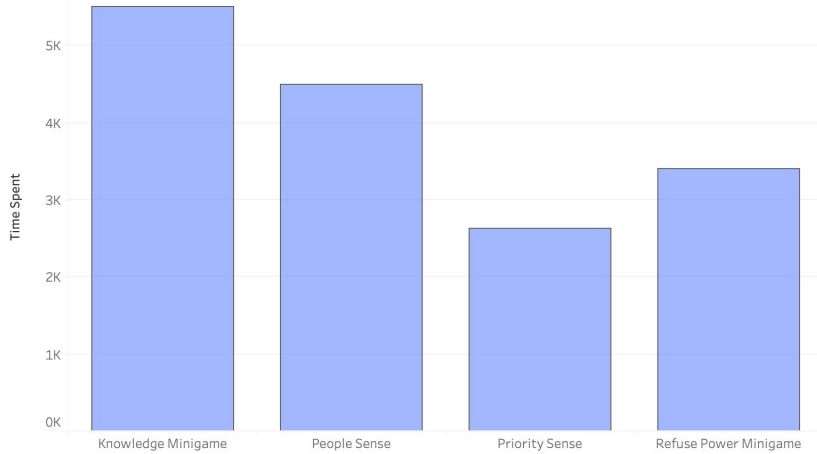

Sum of Time Spent for each Event Category.

We explored different metrics
such as skill scores & response
times to gauge difficulty.

Replays by Minigame Levels & Skill ID

Skill Id

Tot Replays for each Skill Id. Color shows details about Minigame Level. Size shows sum of Avg Replays.