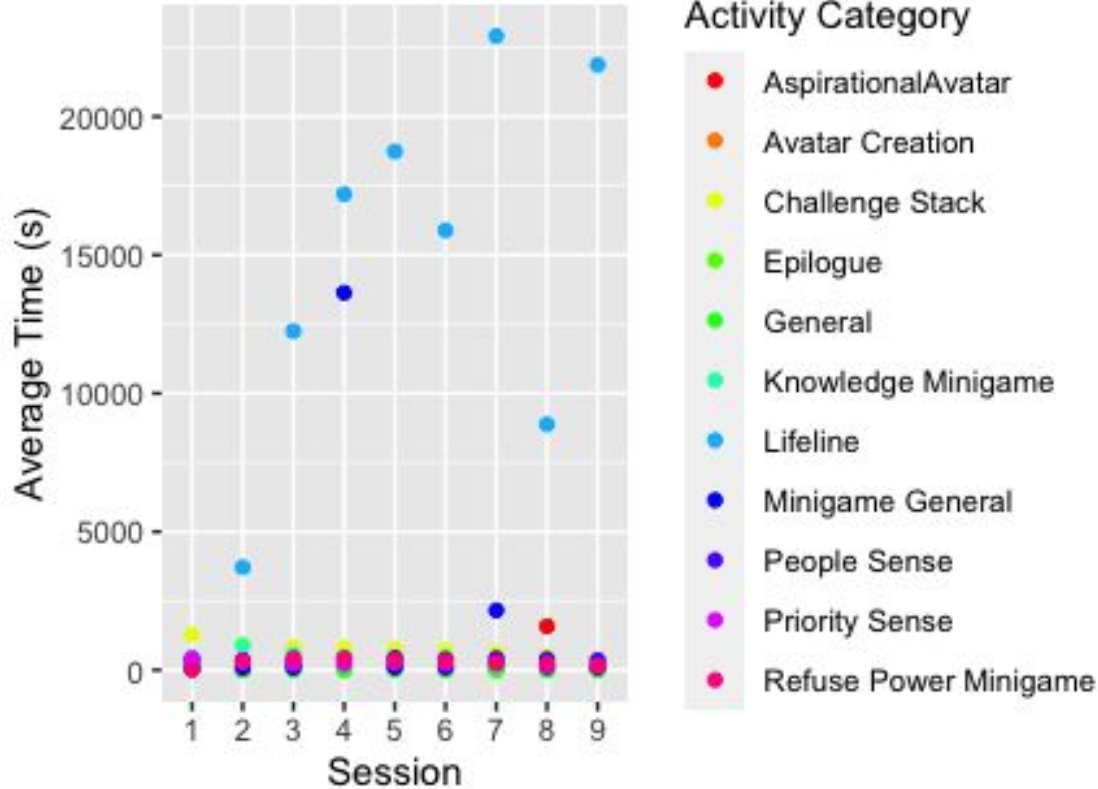

## Average Player Time by Session

How do players **change over time**?

What general **types of players** are there?

- Players spent the most time in **Lifeline**
- Players spent more time in **Minigames** in **Session 4**
- Players spent less and less time in the **Challenge Stack**