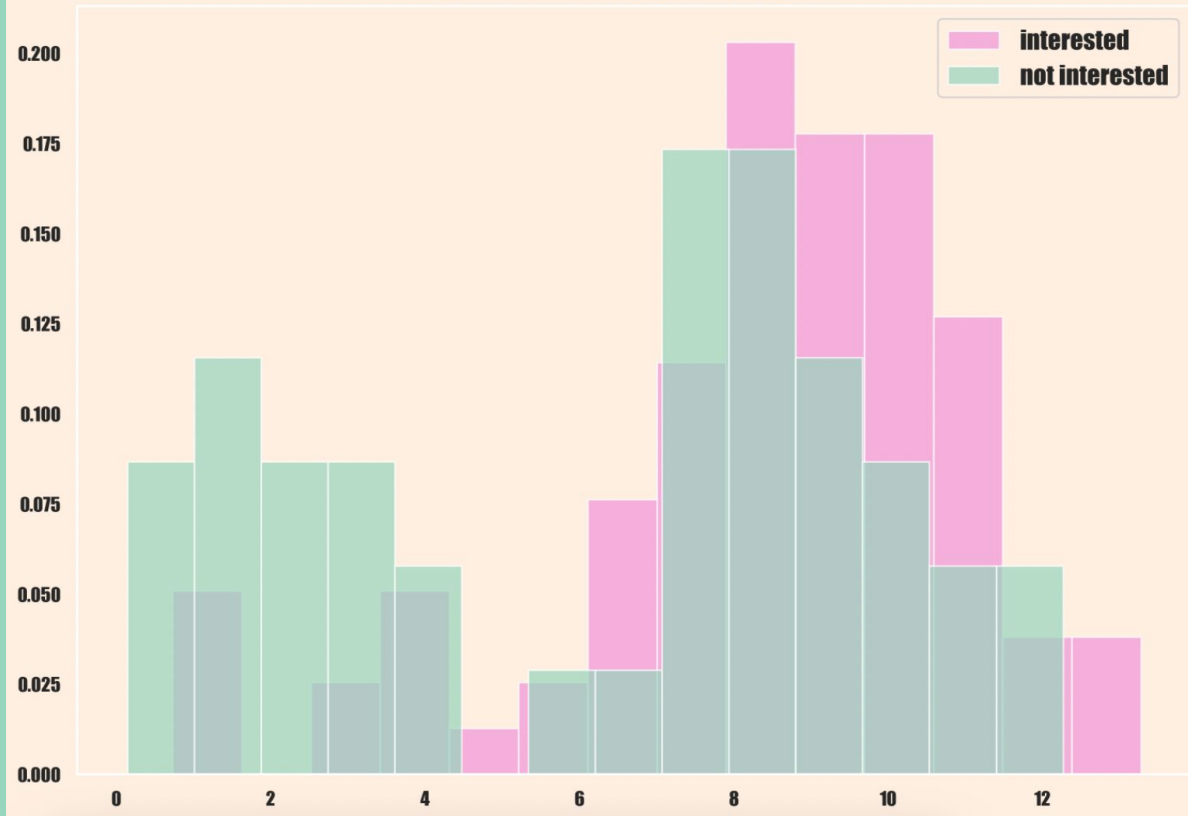

# Attention in Elm City

By The Data Dudes:  
Ryan, Roger, Kason, Daichi

total time spent playing by interest level group

P-value: 0.00172

### Elapsed Time vs. End Completion by Group