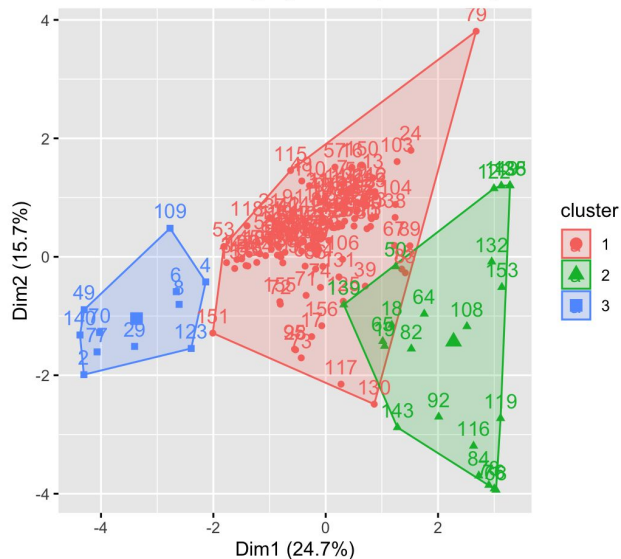

Team set.seed

PLAY FORWARD

Elm City Stories

Jiahui(Kelly) Lei
Ruijie(Evelyn) Xia
Wanyue (Jessica) Dong
Shin Naganuma
Lingfei (Ellen) Jiang

How can we classify players?

- Players' background information
- Playstyle revealed by time

Average Play Time By School

K-means Clustering by Time Spent on Major Events

Comparison of Time Spent on Major Events by Cluster