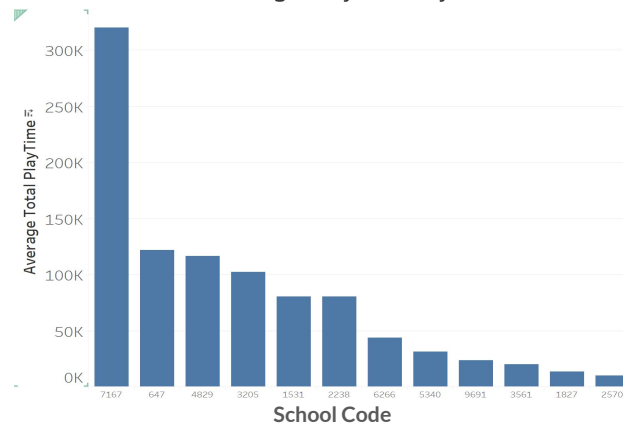

Average Play Time By School

K-means Clustering by Time Spent on Major Events

Comparison of Time Spent on Major Events by Cluster